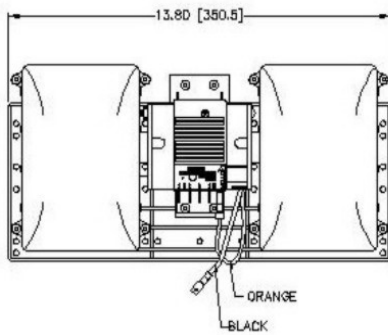

### PRODUCT FEATURES & SPECIFICATIONS

- ✓ 12 VOLT AND 24 VOLT
- ✓ LONG LIFE MOTOR DESIGN
- ✓ DIFFERENT PERFORMANCE OPTIONS AVAILABLE
- ✓ SINGLE-SPEED WITHOUT RESISTOR OR MULTI-SPEED WITH RESISTOR
- ✓ EMI AVAILABLE
- ✓ CUSTOM LEADS AND CONNECTORS
- ✓ DIRECT REPLACEMENT FOR:  
SPAL 006-A/B40-22, 017-A/B40-22,  
006-A/B39-22, 017-A/B39-22

### PRODUCT DIMENSIONS

**TOP VIEW**

**SIDE VIEW**

**BOTTOM VIEW**