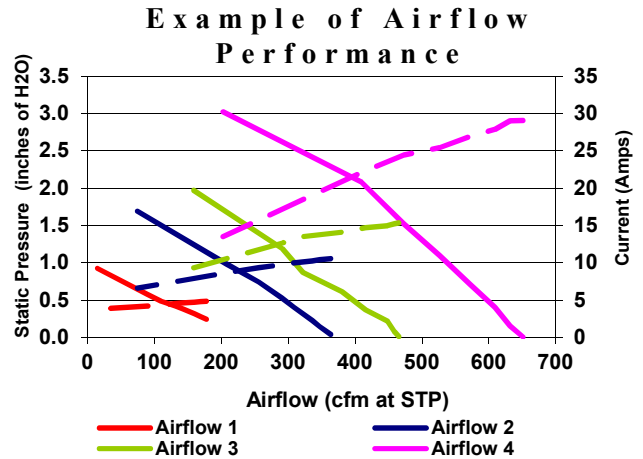

### PRODUCT FEATURES & SPECIFICATIONS

- ✓ 12 VOLT AND 24 VOLT
- ✓ LONG LIFE MOTOR DESIGN
- ✓ DIFFERENT PERFORMANCE OPTIONS AVAILABLE
- ✓ SINGLE-SPEED WITHOUT RESISTOR OR MULTI-SPEED WITH RESISTOR
- ✓ EMI AVAILABLE
- ✓ CUSTOM LEADS AND CONNECTORS
- ✓ DIRECT REPLACEMENT FOR:  
SPAL 006-A/B40-22, 017-A/B40-22,  
006-A/B39-22, 017-A/B39-22

### PRODUCT DIMENSIONS

**TOP VIEW**

**SIDE VIEW**

**BOTTOM VIEW**