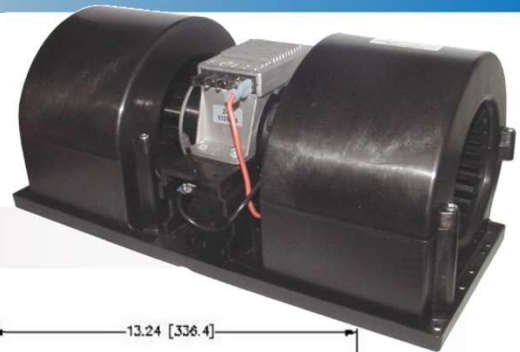

PRODUCT DIMENSIONS

TOP VIEW