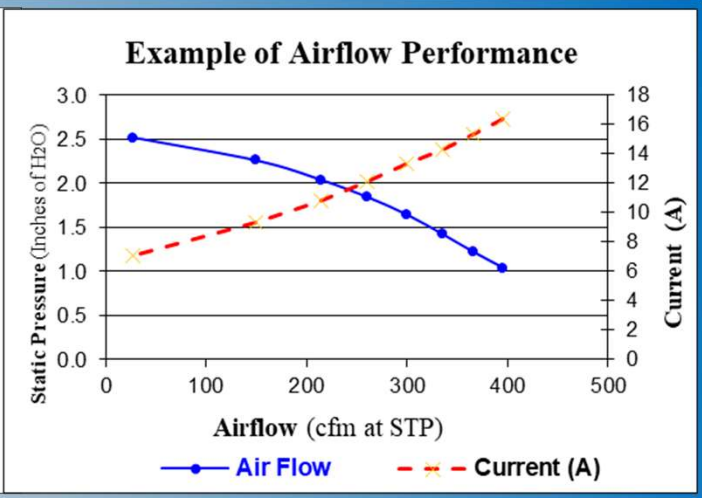

### PRODUCT FEATURES & SPECIFICATIONS

- ✓ 12 VOLT AND 24 VOLT
- ✓ LONG LIFE MOTOR DESIGN
- ✓ HIGH EFFICIENCY
- ✓ HIGH AIRFLOW AT HIGH STATIC PRESSURES
- ✓ RUGGED DESIGN
- ✓ DIFFERENT PERFORMANCE OPTIONS AVAILABLE
- ✓ SINGLE-SPEED WITHOUT RESISTOR OR MULTI-SPEED WITH RESISTOR
- ✓ EMI AVAILABLE
- ✓ CUSTOM LEADS AND CONNECTORS
- ✓ DIRECT REPLACEMENT FOR SPAL 007-XXX-32D PRODUCT LINE