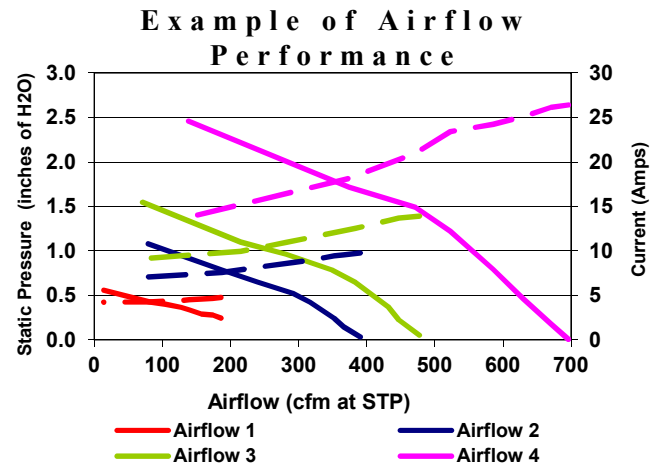

A2 MEDIUM-LARGE DUAL BLOWER

PRODUCT FEATURES & SPECIFICATIONS

- ✓ 12 VOLT AND 24 VOLT
- ✓ LONG LIFE MOTOR DESIGN
- ✓ DIFFERENT PERFORMANCE OPTIONS AVAILABLE
- ✓ SINGLE-SPEED WITHOUT RESISTOR OR MULTI-SPEED WITH RESISTOR
- ✓ EMI AVAILABLE
- ✓ CUSTOM LEADS AND CONNECTORS
- ✓ DIRECT REPLACEMENT FOR BERGSTROM B411407

PRODUCT DIMENSIONS